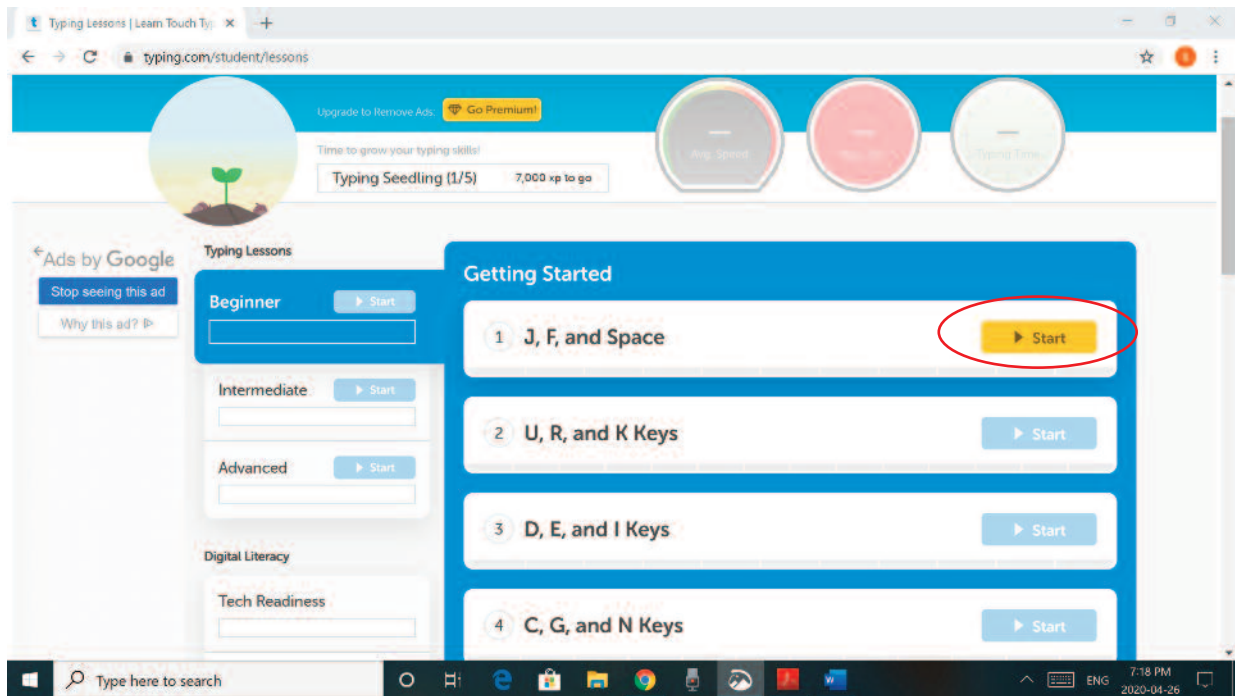

4. Click on **Student Signup**

5. **Type:**
- A. **Username**
 - B. **Password.** Something easy for you to remember.
 - C. **the Password again.**

6. Click on the box below:

7. Click on **Sign up**

8. Start with the first lesson.

9. Click on Skip Video

10. Listen, watch and practice.

11. **Log out.**

- a. Click on your **Username** in the top right corner.
- b. Click on **Log Out**

12. **Close the program:** Click on the X.