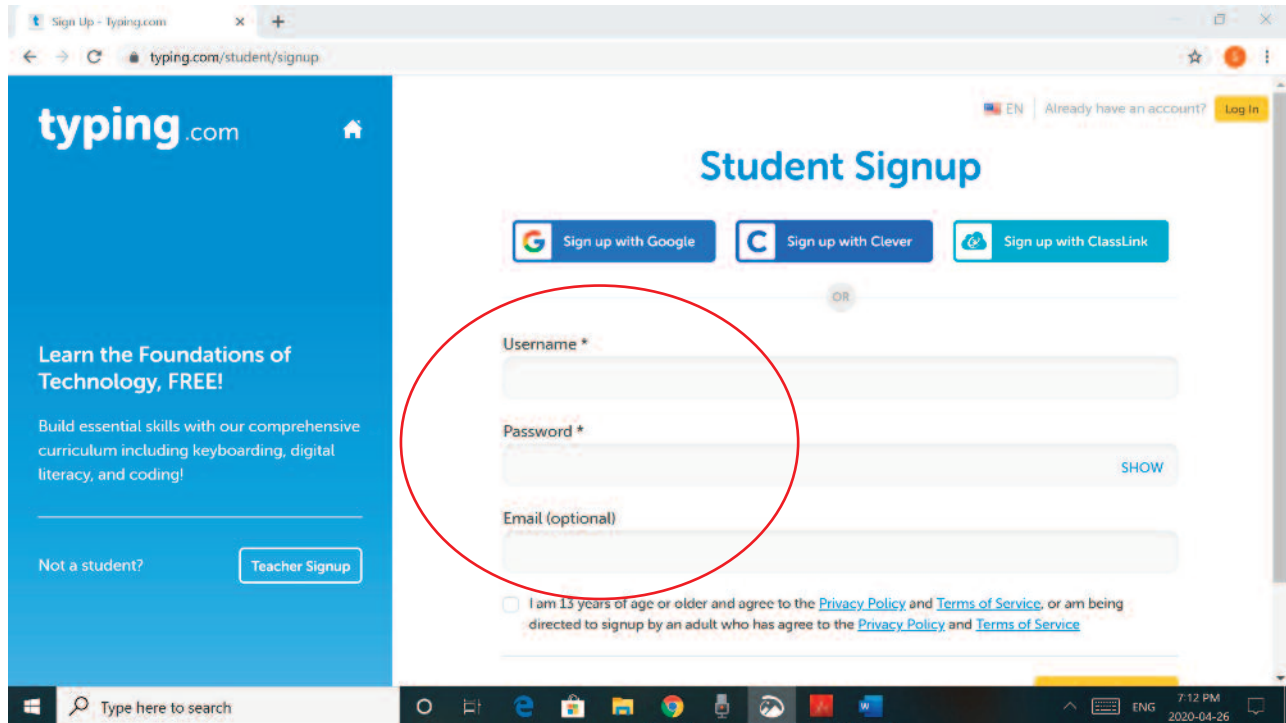

typing.com

typing.com

typing.com

typing.com

Sign Up / Register for Typing.com

1. Open the browser **Google Chrome**

2. Click in the address bar and type: **typing.com** and press **Enter**

3. Click on **Sign up Now**

4. Click on **Student Signup**

5. **Type:**
- A. **Username**
 - B. **Password.** Something easy for you to remember.
 - C. **the Password again.**

6. Click on the box below:

7. Click on **Sign up**

8. Start with the first lesson.

9. Click on Skip Video

10. Listen, watch and practice.

11. **Log out.**

- a. Click on your **Username** in the top right corner.
- b. Click on **Log Out**

12. **Close the program:** Click on the X.