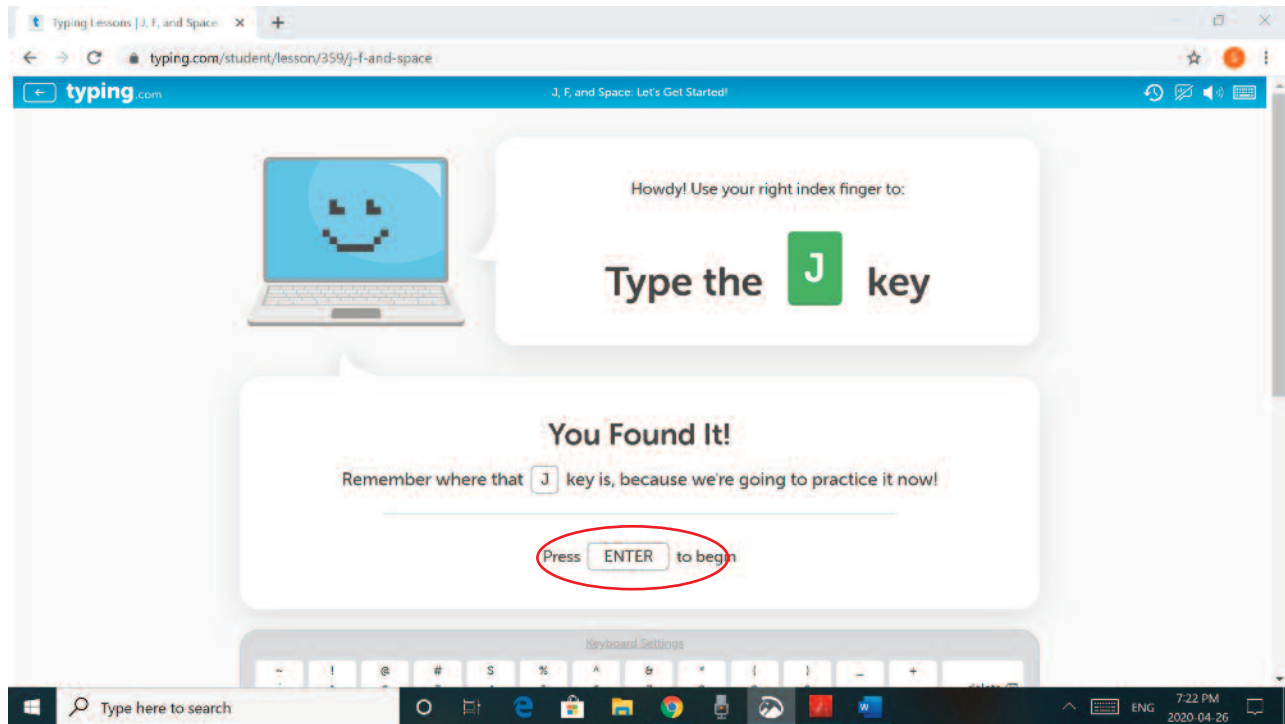

typing.com

typing.com

typing.com

typing.com

Sign Up / Register for Typing.com

1. Open the browser **Google Chrome**

2. Click in the address bar and type: **typing.com** and press **Enter**

3. Click on **Sign up Now**

4. Click on **Student Signup**

5. **Type:**
- A. **Username**
 - B. **Password.** Something easy for you to remember.
 - C. **the Password again.**

6. Click on the box below:

7. Click on **Sign up**

8. Start with the first lesson.

9. Click on Skip Video

10. Listen, watch and practice.

11. **Log out.**

- a. Click on your **Username** in the top right corner.
- b. Click on **Log Out**

12. **Close the program:** Click on the X.