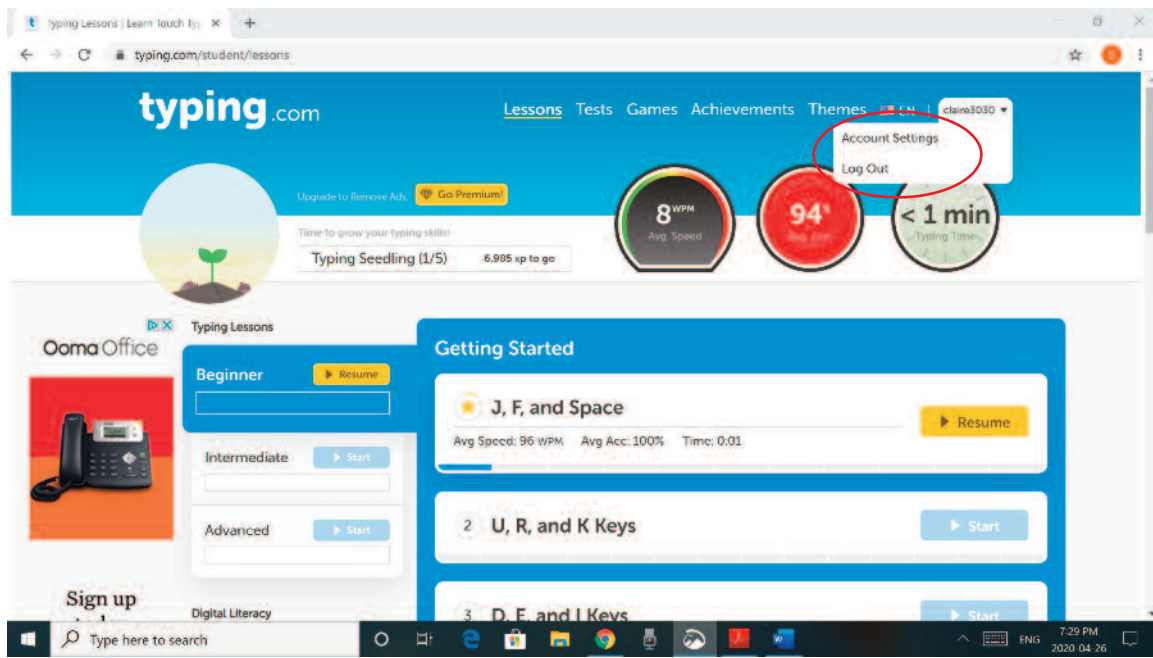

9. Click on Skip Video

10. Listen, watch and practice.

11. **Log out.**

- a. Click on your **Username** in the top right corner.
- b. Click on **Log Out**

12. **Close the program:** Click on the X.