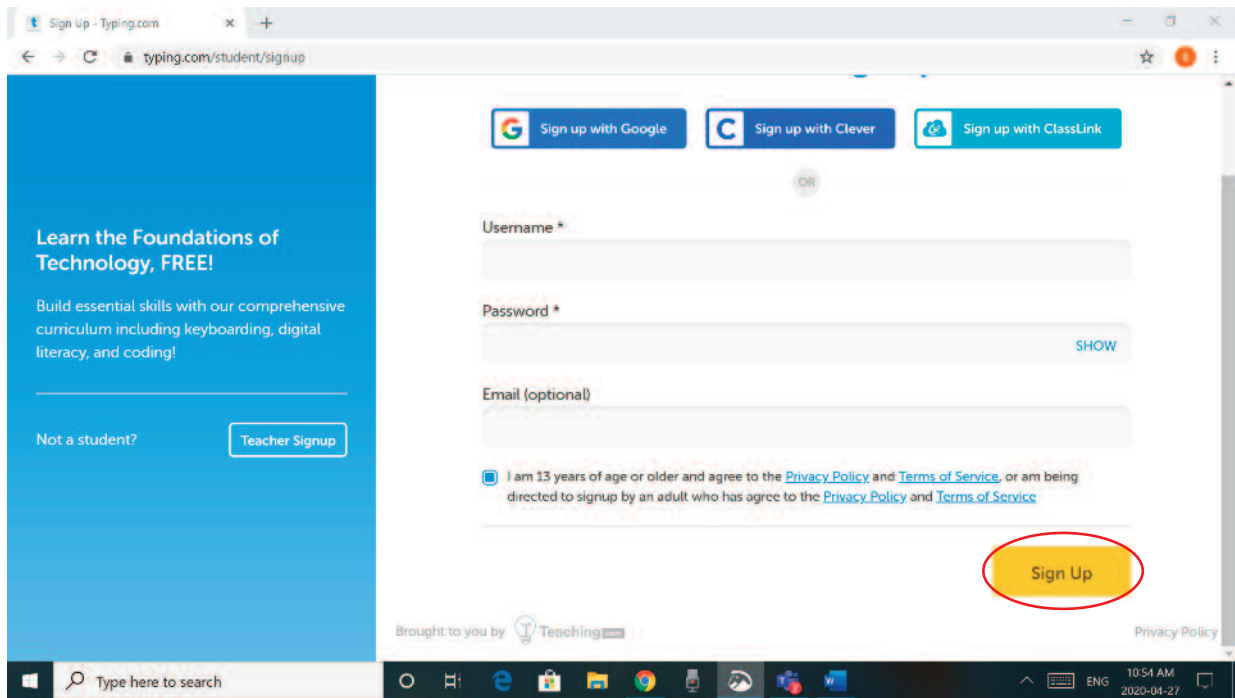

4. Click on **Student Signup**

5. **Type:**
- A. **Username**
 - B. **Password.** Something easy for you to remember.
 - C. **the Password again.**

6. Click on the box below:

7. Click on **Sign up**

8. Start with the first lesson.

9. Click on Skip Video

10. Listen, watch and practice.

11. **Log out.**

- a. Click on your **Username** in the top right corner.
- b. Click on **Log Out**

12. **Close the program:** Click on the X.