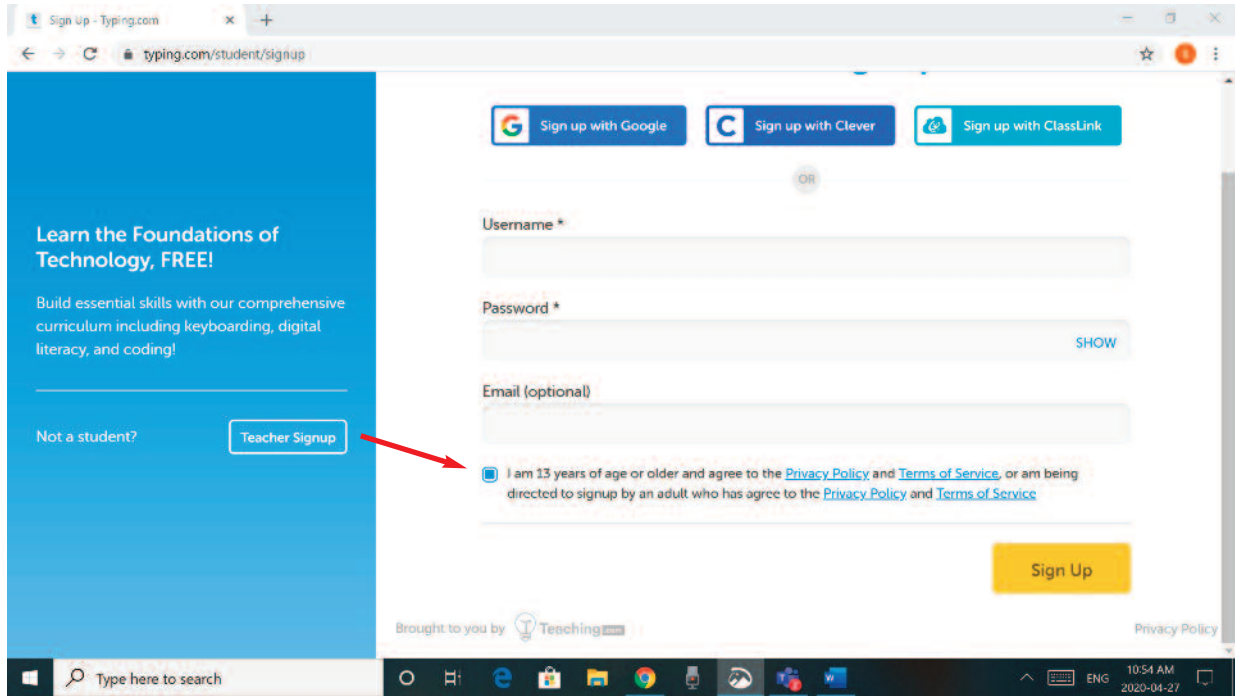

6. Click on the box below: