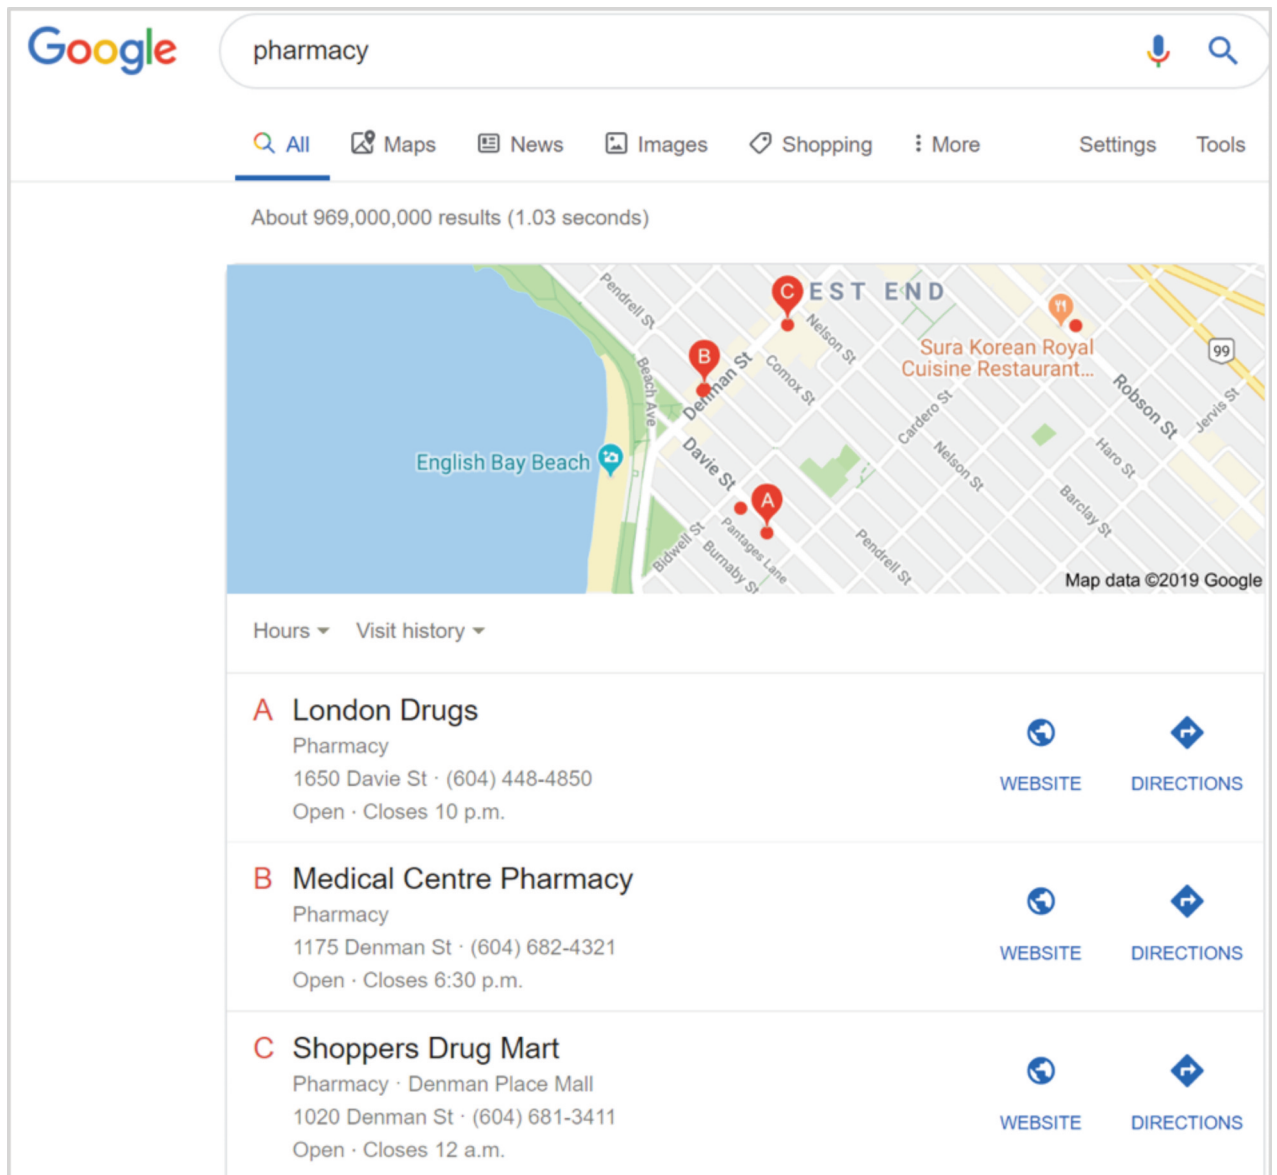

Use the Address Bar

1. Click on one     
2. One click in the address bar

3. Type **canada.ca**
4. Press Enter on the keyboard

5. One click in the address bar. Blue is good. Type.

6. Type **issbc.org**
7. Press Enter

8. Open:
travel.gc.ca
costco.ca
gov.bc.ca
youtube.com
ontario.ca
ubc.ca

Search for Information Online

Search for Information Online

1. Type

2. Press Enter on the keyboard

3. Read

Search for Information Online

Copy:

Google search results for "pharmacy". The search bar shows "pharmacy" and the results indicate "About 969,000,000 results (1.03 seconds)".

The map shows English Bay Beach and the surrounding area with three pharmacies marked: A (London Drugs), B (Medical Centre Pharmacy), and C (Shoppers Drug Mart).

Hours	Visit history
A London Drugs Pharmacy 1650 Davie St · (604) 448-4850 Open · Closes 10 p.m.	WEBSITE DIRECTIONS
B Medical Centre Pharmacy Pharmacy 1175 Denman St · (604) 682-4321 Open · Closes 6:30 p.m.	WEBSITE DIRECTIONS
C Shoppers Drug Mart Pharmacy · Denman Place Mall 1020 Denman St · (604) 681-3411 Open · Closes 12 a.m.	WEBSITE DIRECTIONS